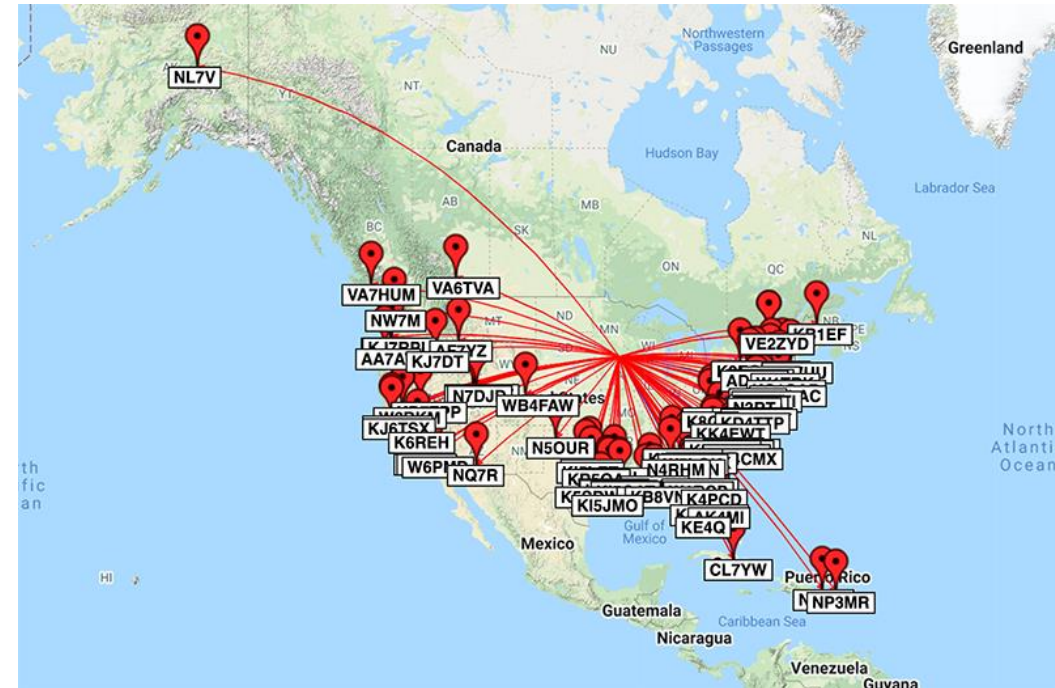

POTA Terminology

ACTIVATION

The event in which an Activator goes to a park for the purpose of Activating the park.

A Park activation consists of all the contacts that are made during a single Zulu day.

The activator completes a successful activation after 10 contacts are completed.