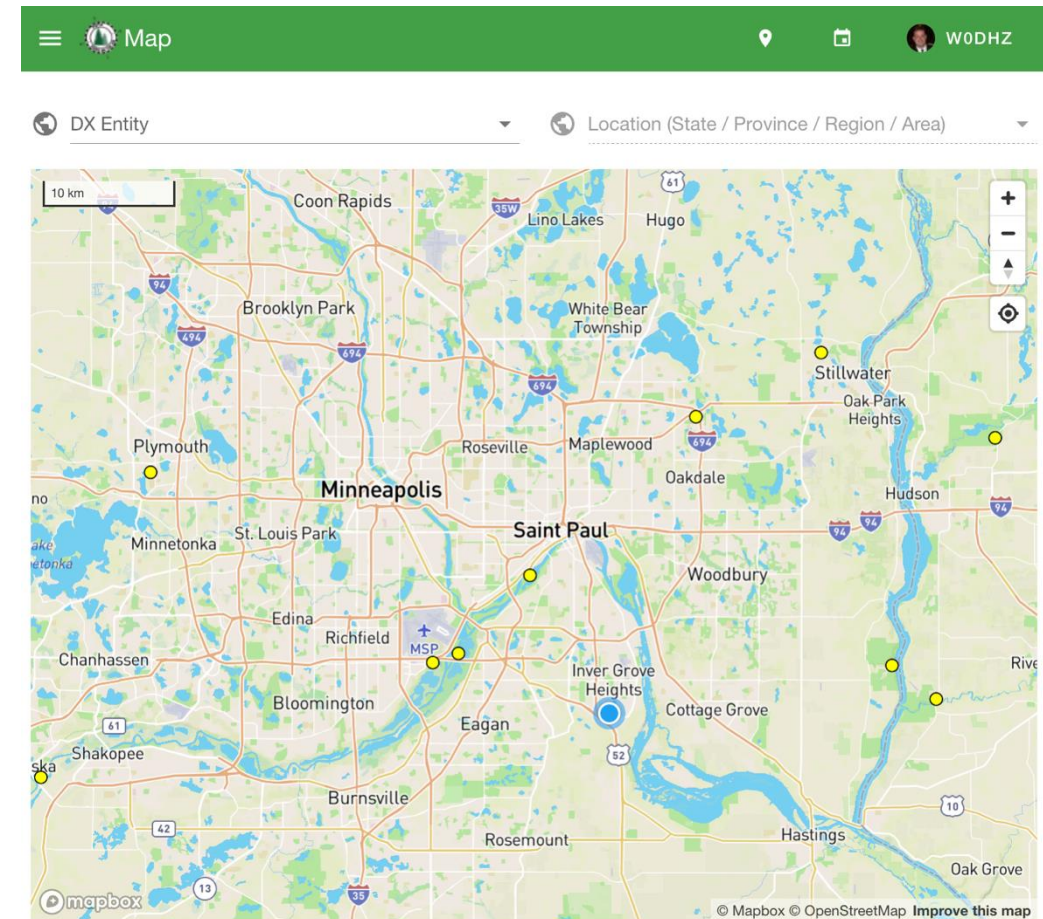

# PICK A PARK

Choose a park close to home for your first activation.  
Keep it simple and bring the gear that you are most comfortable operating with.

The <https://pota.app> website map will help you locate parks.