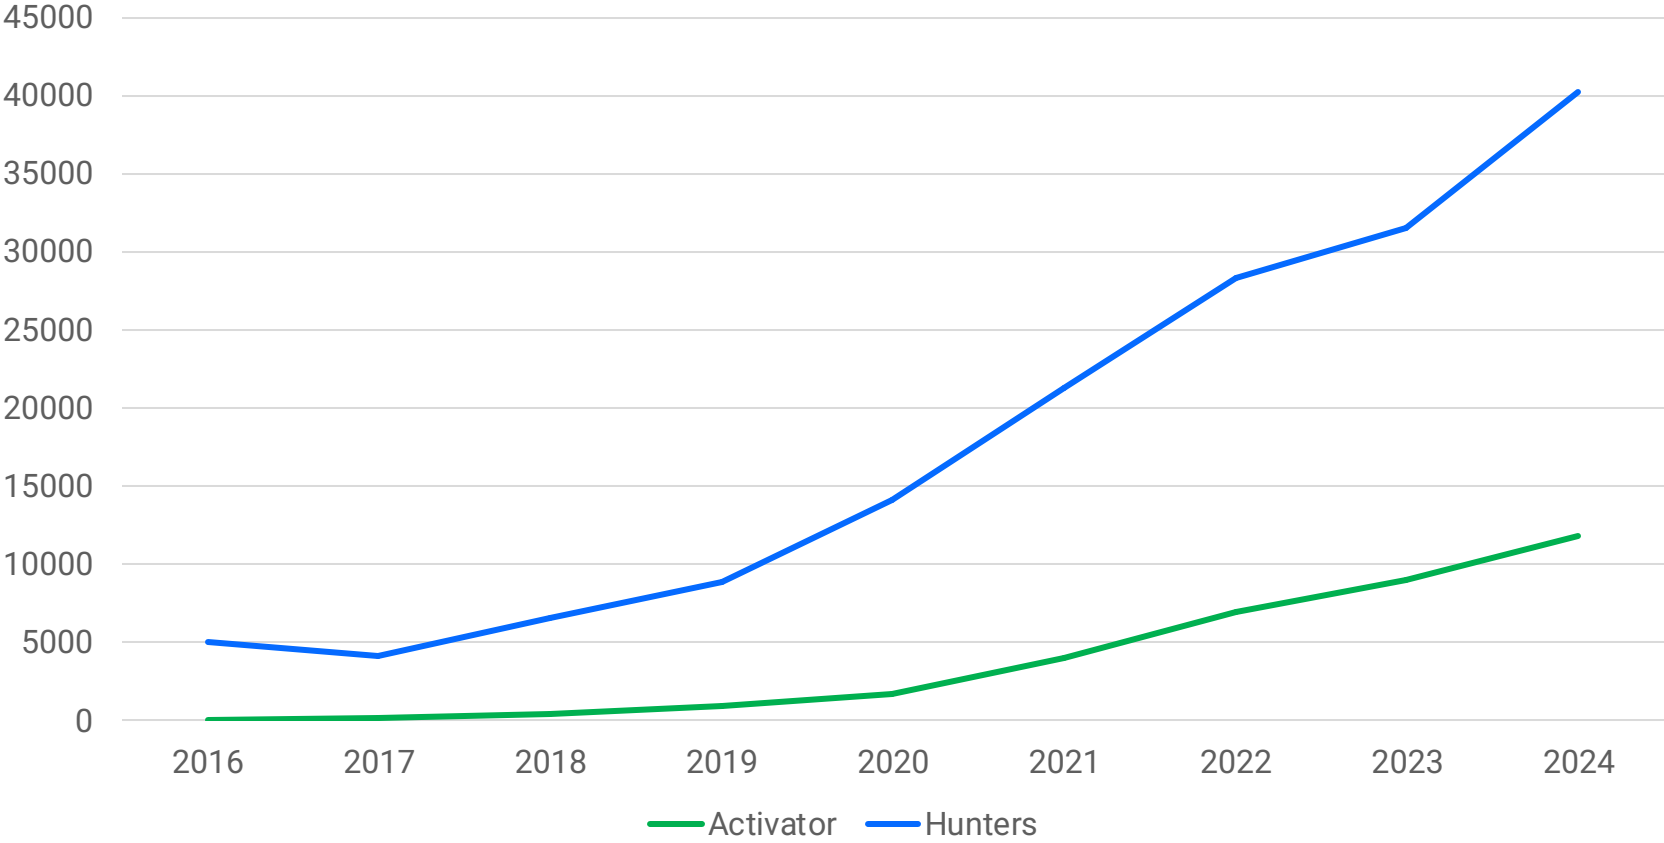

The primary goals of POTA are:

- Promotion of Public Awareness - Introducing the public to ham radio and demonstrating the capabilities of the amateur radio service.
- Radio Amateur Skill Enhancement - Encouraging hams to improve their skills, especially in portable operations.
- Stewardship - Encouraging hams to act as stewards of the parks they activate by following best practices and principles of Leave No Trace.

# POTA Growth