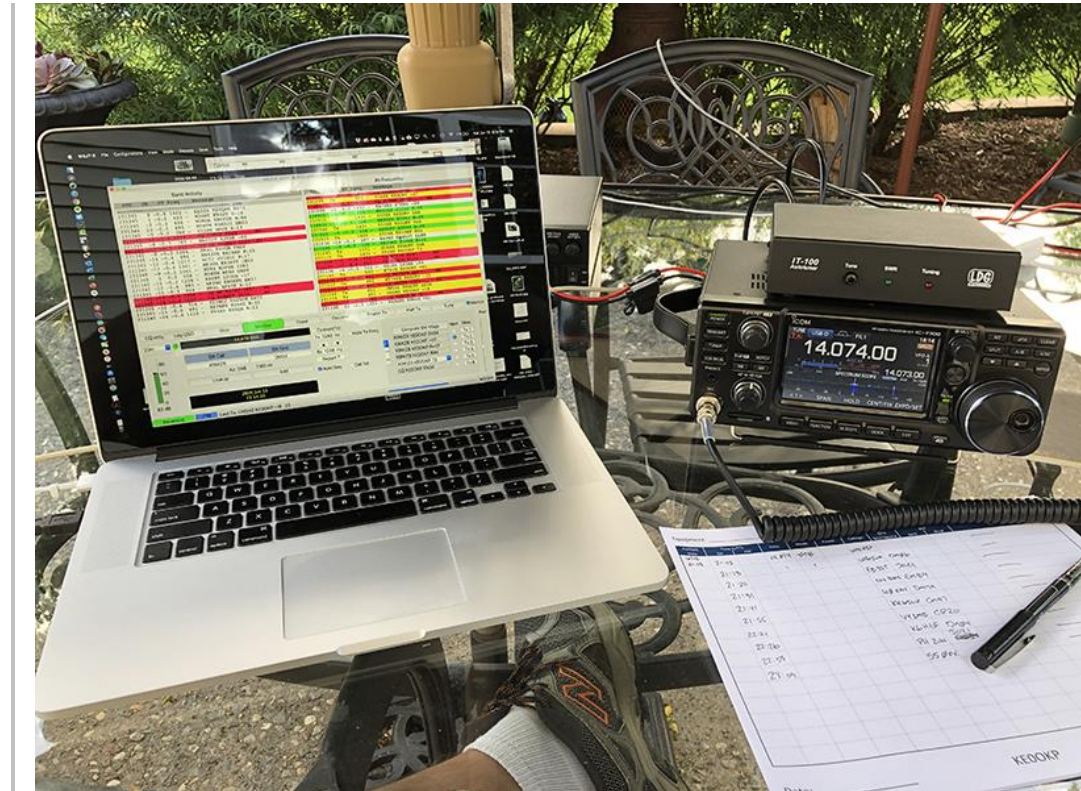

POTA Activating

TEST YOUR GEAR

Hunt some POTA parks from your backyard using your POTA setup. Make sure you can set things up easily and have all the items you need for a successful activation.