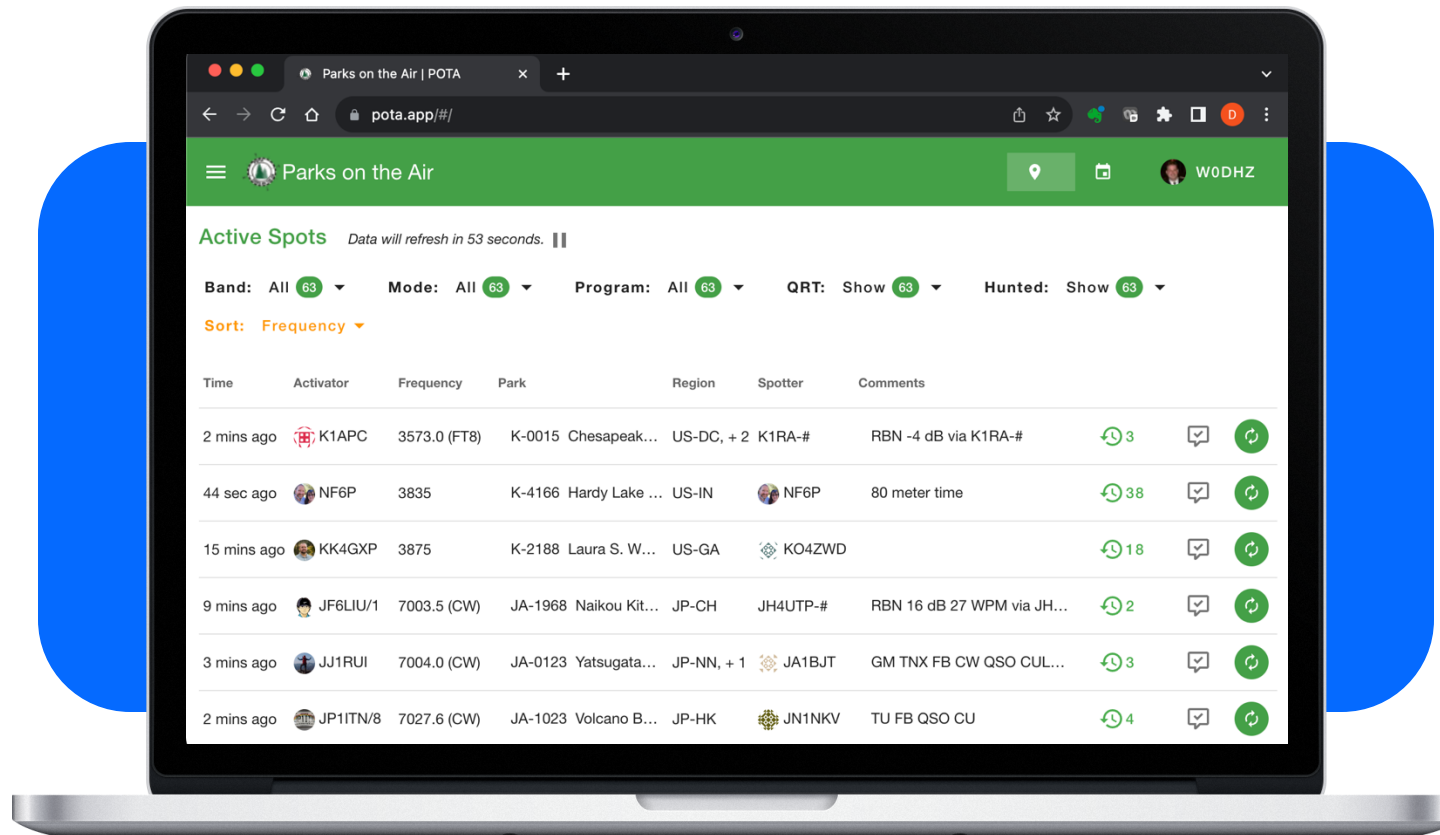

POTA App – Main Website

<http://pota.app>

POTA Spots Page

Who is on the air now

Stats / Awards

Your stats and awards

Activations

Scheduled activations

Log Upload

Log upload interface